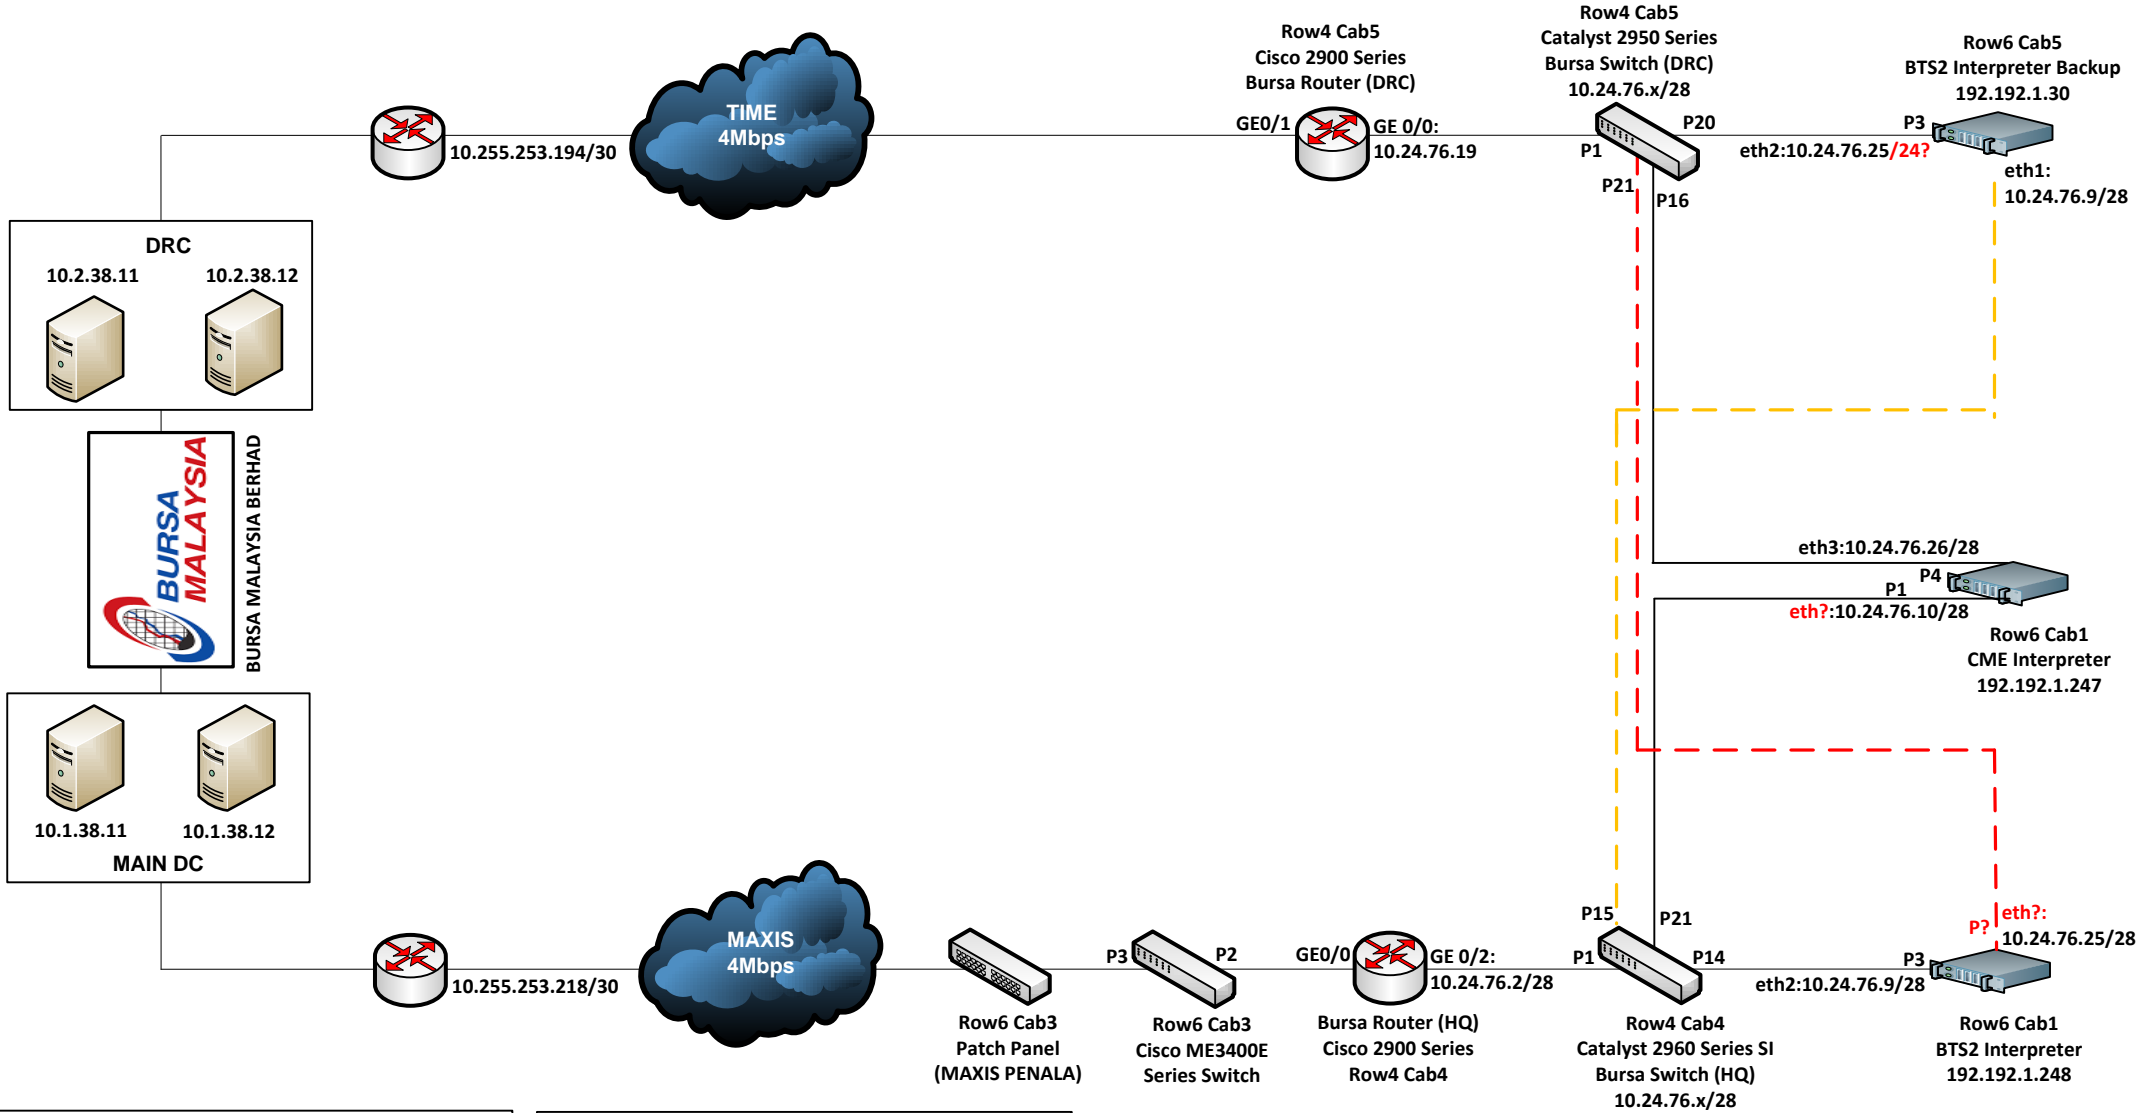

# BESSAR : BESSAR FIS to BURSA MALAYSIA BERHAD Leased Line (TIME & MAXIS) 4Mbps

### Circuit Informations

1. Network Address : None
2. ISP : TIME 4Mbps (DRC Line)
3. Circuit ID : ME006487
4. Account Number :
5. Escalation :
  - i) Email Address : support@time.com.my
  - ii) Contact Numb : 1800-18-2828
6. Account Manager : Sarini Bt. Abd. Karim
  - i) Contact Numb : 019-6279893
  - ii) Email Address : sarini.abd.karim@time.com.my